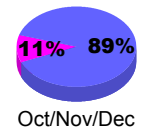

**Membership Results
2012-2013**

**Membership
2011-2012**

Month	Net Memb Goal	Actual New Memb	Actual Dropped Memb	Gain/Loss of Memb	Gain/Loss of Memb
Jul/Aug/Sep	15	67	-21	46	7
Oct/Nov/Dec	0	36	-32	4	11
Jan/Feb/Mar	50				31
Totals	65	103	-53	50	49

Membership Results 2012-2013

Goal, New, Dropped, Gain/Loss

Comparison of Membership Gain/Loss

Current Year Compared to the Previous Year

Gender Comparison 2012-2013

Jan/Feb/Mar

Male

Female