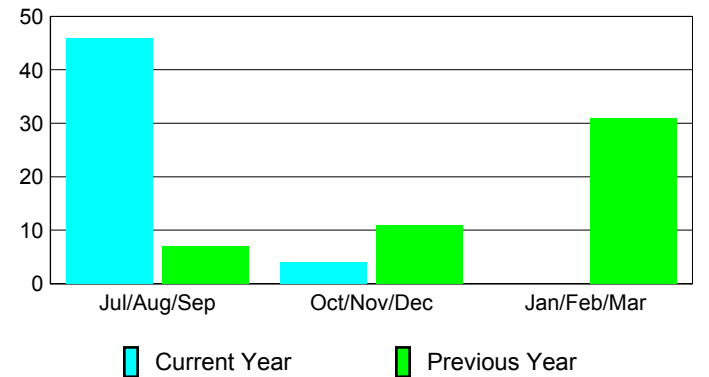

**Membership Results
2012-2013**

**Membership
2011-2012**

Month	Net Memb Goal	Actual New Memb	Actual Dropped Memb	Gain/Loss of Memb	Gain/Loss of Memb
Jul/Aug/Sep	15	67	-21	46	7
Oct/Nov/Dec	0	36	-32	4	11
Jan/Feb/Mar	50				31
Totals	65	103	-53	50	49

Membership Results 2012-2013

Goal, New, Dropped, Gain/Loss

Comparison of Membership Gain/Loss

Current Year Compared to the Previous Year

Gender Comparison 2012-2013

Jan/Feb/Mar

Male

Female