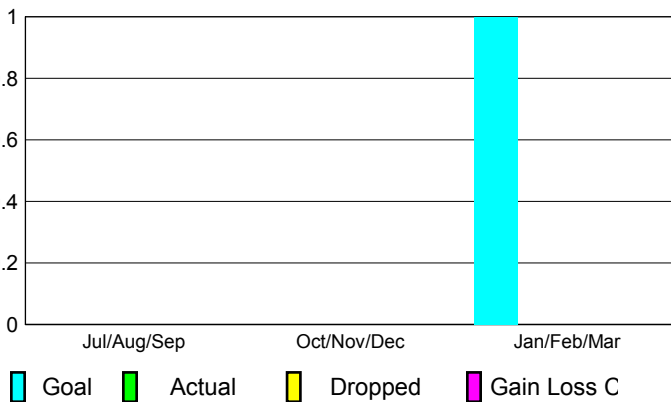

2012-2013 GMT Reports for District (or Undistricted) **District 332 A**

GMT: **Shinobu Goto**

Location: **JAPAN**

GMT CA: **5**

CLUBS

**Club Results
2012-2013**

**Clubs
2011-2012**

Month	New Club Goal	Actual New Clubs	Actual Dropped Clubs	Gain/Loss of Clubs	Gain/Loss of Clubs
Jul/Aug/Sep	0	0	0	0	0
Oct/Nov/Dec	0	0	0	0	0
Jan/Feb/Mar	1				0
Totals	1	0	0	0	0

Club Results 2012-2013

Goal, New, Dropped, Gain/Loss

Comparison of Club Gain/Loss

Current Year Compared to the Previous Year

YTD Status Quo Clubs 2012-2013

Status Quo Clubs Compared to Status Quo Members

MEMBERSHIP