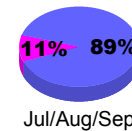

**Membership Results
2012-2013**

**Membership
2011-2012**

Month	Net Memb Goal	Actual New Memb	Actual Dropped Memb	Gain/Loss of Memb	Gain/Loss of Memb
Jul/Aug/Sep	15	67	-21	46	7
Oct/Nov/Dec	0	36	-32	4	11
Jan/Feb/Mar	50				31
Totals	65	103	-53	50	49

Membership Results 2012-2013

Goal, New, Dropped, Gain/Loss

Comparison of Membership Gain/Loss

Current Year Compared to the Previous Year

Gender Comparison 2012-2013

Jan/Feb/Mar

Male

Female