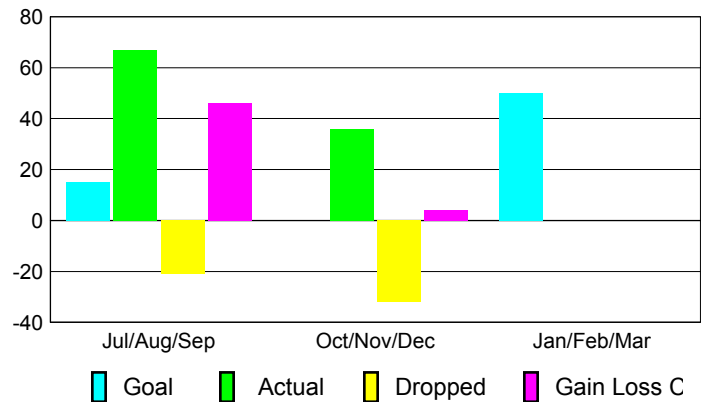

Membership Results 2012-2013

Goal, New, Dropped, Gain/Loss

Comparison of Membership Gain/Loss

Current Year Compared to the Previous Year